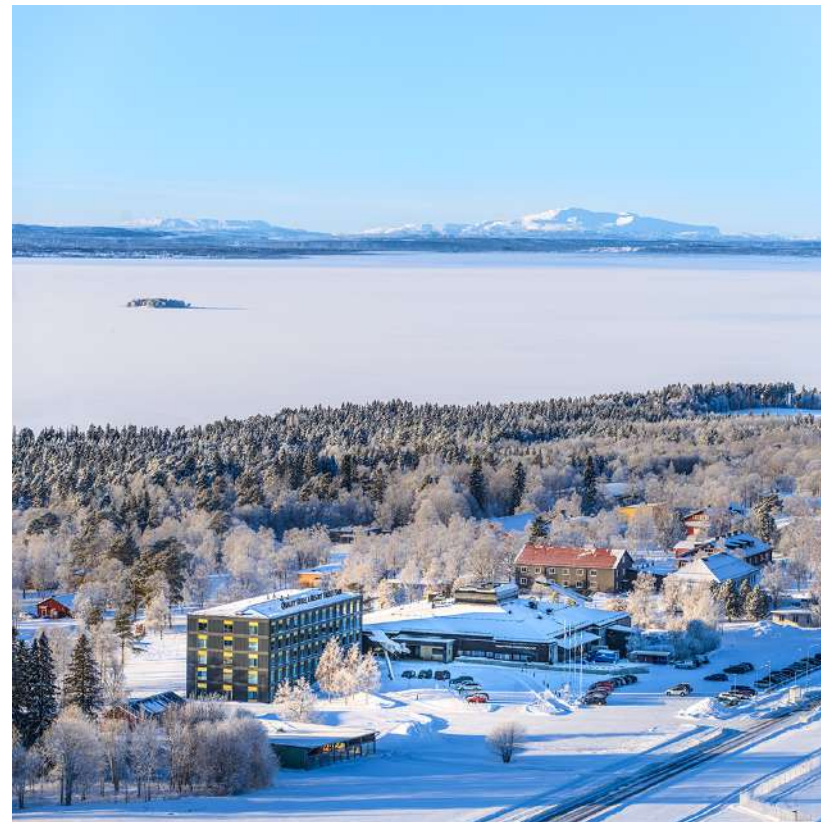

NEW LOCATION WITH
PERFECT CONDITIONS FOR
ICE DRIVING

MORE TRACK
CONFIGURATIONS THAN
EVER BEFORE

NEW 2 DAY PROGRAM FOR
LESS EXPERIENCED DRIVERS

WHAT YOU CAN EXPECT?

- Unique - custom made driving course.
- Up to 6 different lakes and 10+ track configurations.
- TOP driving instructors by Pentus Racing Academy.
- High speed experience with proper rally studs.
- Many side activities in one of the leading Scandinavian ski resorts.
- World class hospitality and wellness possibilities.
- Small groups perfect for current safety requirements.

LOCATION

OUR RECOMMENDED HOTEL: FRÖSÖ PARK HOTEL

Frösö Park Hotel is located right next to the Åre Östersund Airport. With daily flights from Stockholm traveling is simple and convenient. The hotel is also located right next to our headquarter and one of the lakes on which the driving will take place. After exciting days on the ice, the hotel offers great food at the restaurant and a relaxing spa zone. Special rates for our guests guaranteed.

Location: Åre, Sweden

FULL DAY PACKAGE

- Including professional driver coach
- Video and data logging
- Up to 300km of track time
- Option to share the car and cost

Also possible:

- Custom made programs with clients car
- For frequent customers possibility to rent the car without instructors