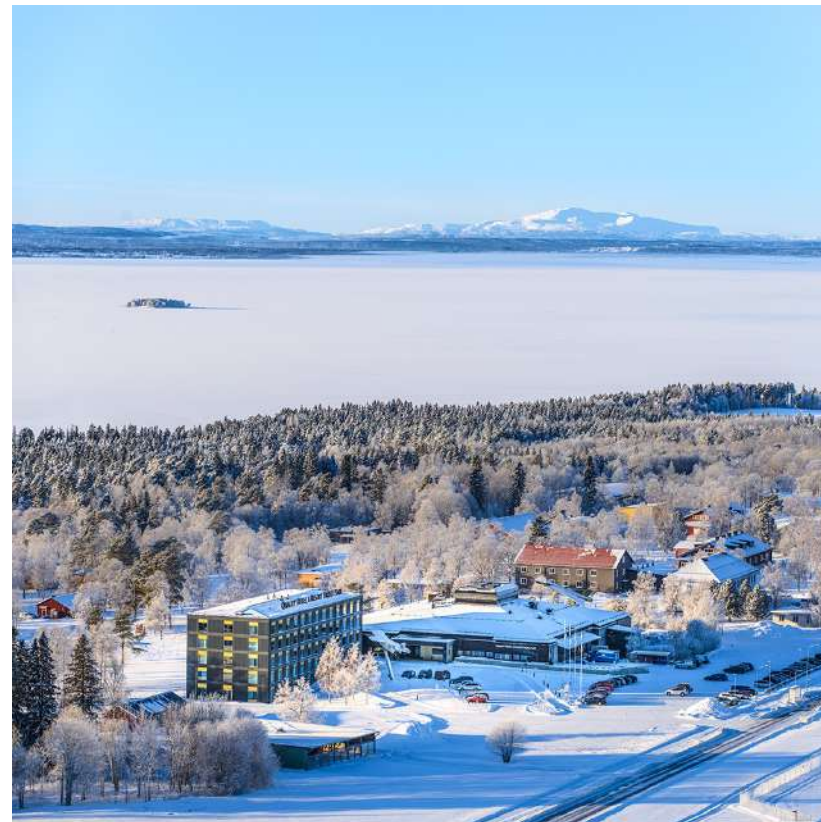

**NEW LOCATION WITH
PERFECT CONDITIONS
FOR ICE DRIVING**

**MORE TRACK
CONFIGURATIONS
THAN EVER BEFORE**

**FLEXIBLE PACKAGES
TAILORED TO MEET
YOUR GOALS**

WHAT YOU CAN EXPECT?

- Unique - custom made driving courses.
- Up to 6 different lakes and 10+ track configurations.
- TOP driving instructors by Pentus Racing Academy.
- High speed experience with proper rally studs.
- Many side activities in one of the leading Scandinavian ski resorts.
- World class hospitality and wellness possibilities.
- Small groups perfect for current safety requirements.

LOCATION

OUR RECOMMENDED HOTEL: FRÖSÖ PARK HOTEL

Frösö Park Hotel is located right next to the Åre Östersund Airport.

With daily flights from Stockholm traveling is simple and convenient. The hotel is also located right next to our headquarter and one of the lakes on which the driving will take place.

After exciting days on the ice, the hotel offers great food at the restaurant and a relaxing spa zone. Special rates for our guests guaranteed.

Location: Åre, Sweden

FULL DAY PACKAGE

- Including professional driver coach
- Onboard Video
- Up to 300km of track time
- Option to share the car and cost
- Transportation up to 3 customers included